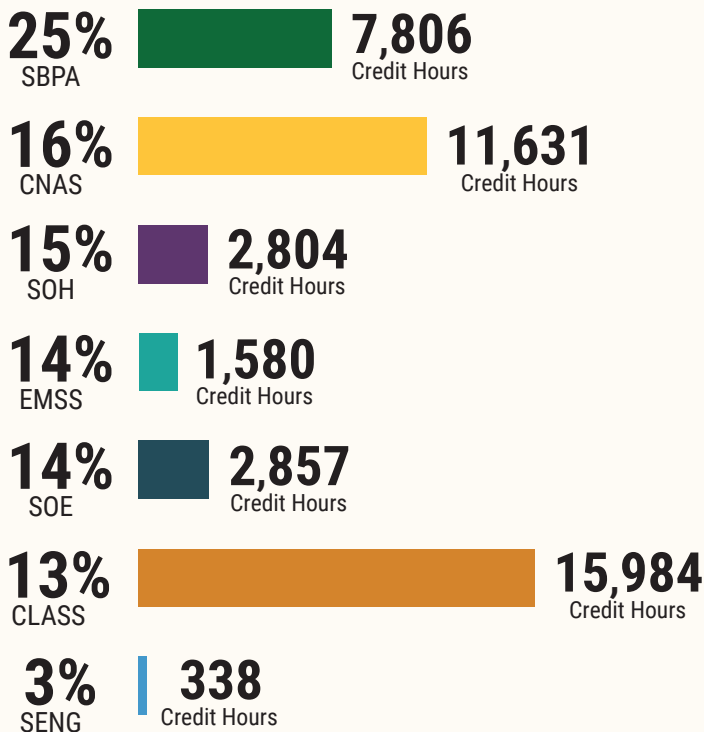

UNIVERSITY OF
GUAM
UNIBETSEDÁT GUÁHAN

2019 Fanuchánan Enrollment

3,563
Total Students

Percentage of Declared Majors vs. Number of Credit Hours Produced By College/School

Ethnicity

46% Asian

46% Pacific Islander

Other/Unknown 3%

White, Non-Hispanic 3%

Non Resident Alien 0.8%

Hispanic 0.7%

Black, Non-Hispanic 0.5%

American Indian/Alaskan Native 0.1%