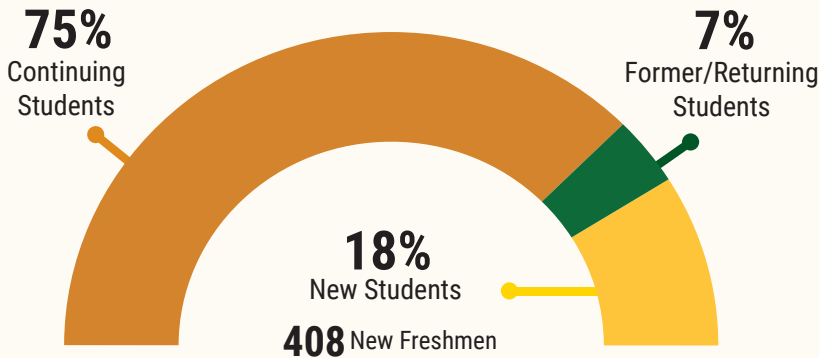

UNIVERSITY OF
GUAM
UNIBETSEDÁT GUÁHAN

2019 Fanuchánan Enrollment

3,563
Total Students

Percentage of Declared Majors vs. Number of Credit Hours Produced By College/School

Ethnicity

46% Asian

46% Pacific Islander