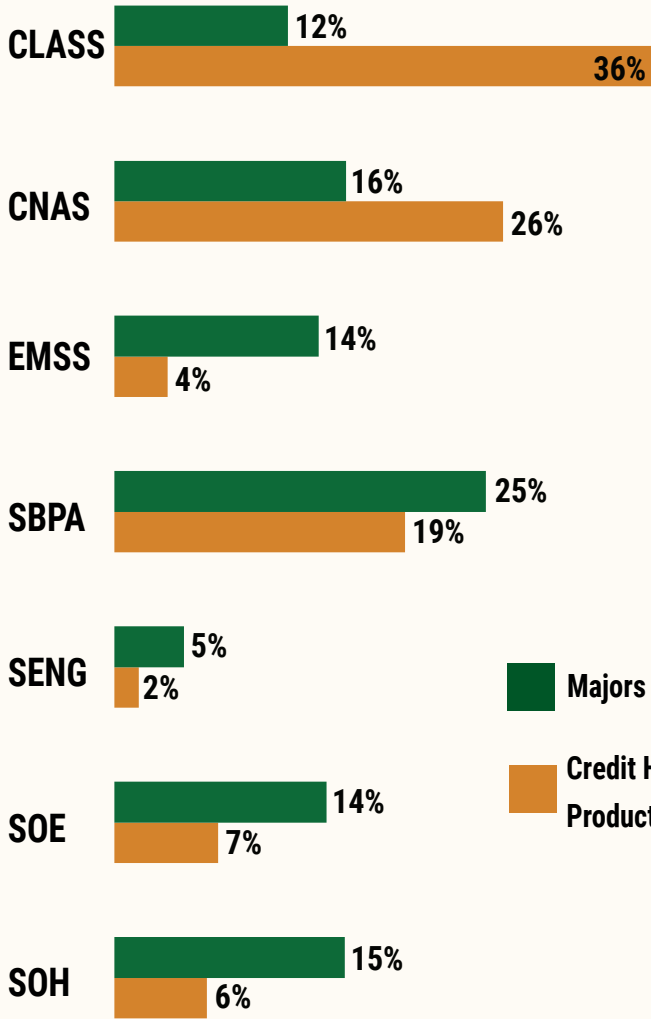

**3,449**  
STUDENTS

**Percentage of Total Students Enrolled & Total Credit Hour Production by College/School**

41,395 total credit hours were produced in Fanuchānan 2020

For example, 25% of all students majored in a program offered by SBPA, while 19% of all credit hour production was generated by SBPA course enrollments

**Student Ethnicity**

**Student Status**