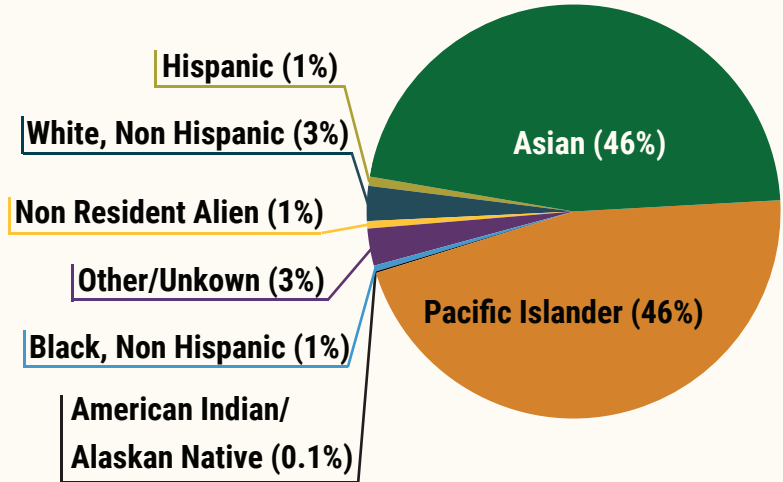

**3,449**  
STUDENTS

**Percentage of Total Students Enrolled & Total Credit Hour Production by College/School**

41,395 total credit hours were produced in Fanuchānan 2020

For example, 25% of all students majored in a program offered by SBPA, while 19% of all credit hour production was generated by SBPA course enrollments

**Student Ethnicity**

**Student Status**