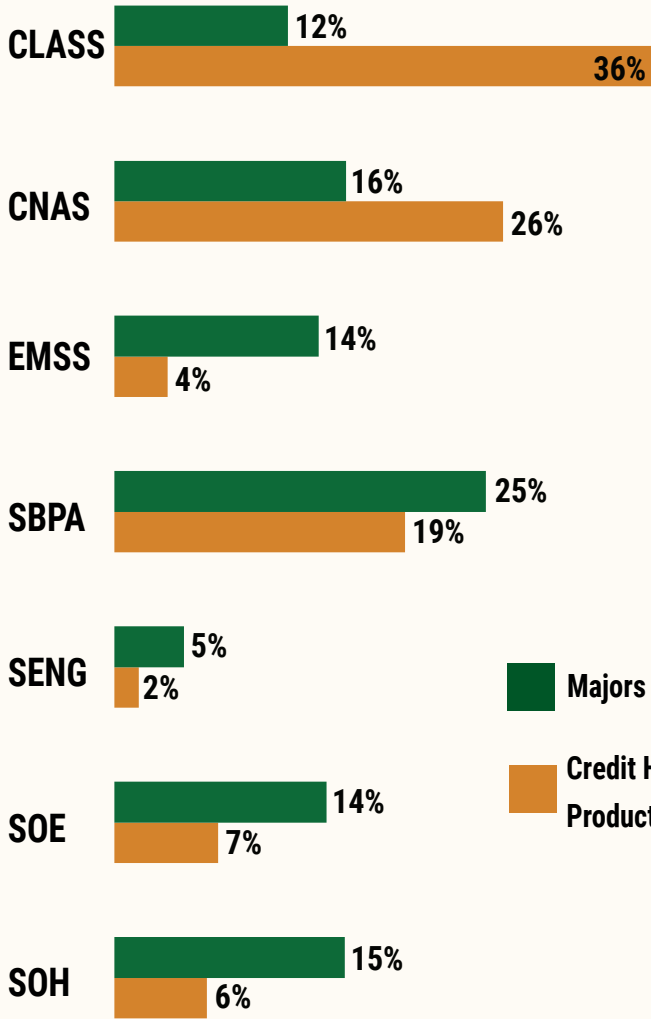

3,449
STUDENTS

**Percentage of Total Students Enrolled
& Total Credit Hour Production
by College/School**

41,395 total credit hours were produced in Fanuchānan 2020

For example, 25% of all students majored in a program offered by SBPA, while 19% of all credit hour production was generated by SBPA course enrollments

Student Ethnicity

Student Status