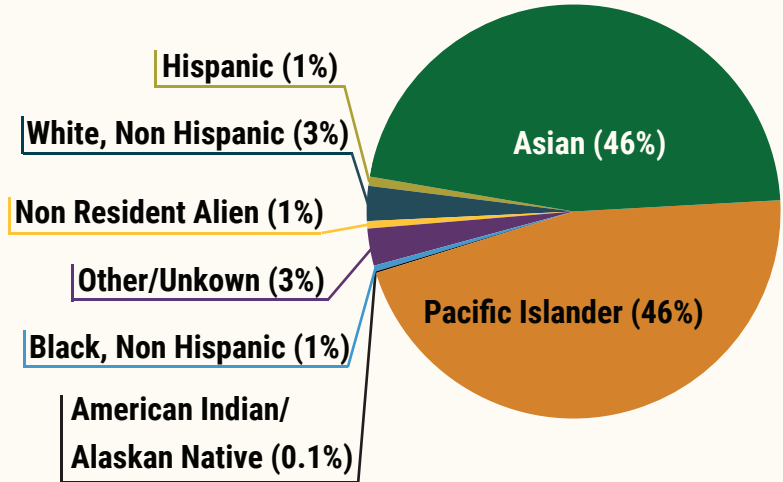

3,449
STUDENTS

**Percentage of Total Students Enrolled
& Total Credit Hour Production
by College/School**

41,395 total credit hours were produced in Fanuchānan 2020

For example, 25% of all students majored in a program offered by SBPA, while 19% of all credit hour production was generated by SBPA course enrollments

Student Ethnicity

Student Status