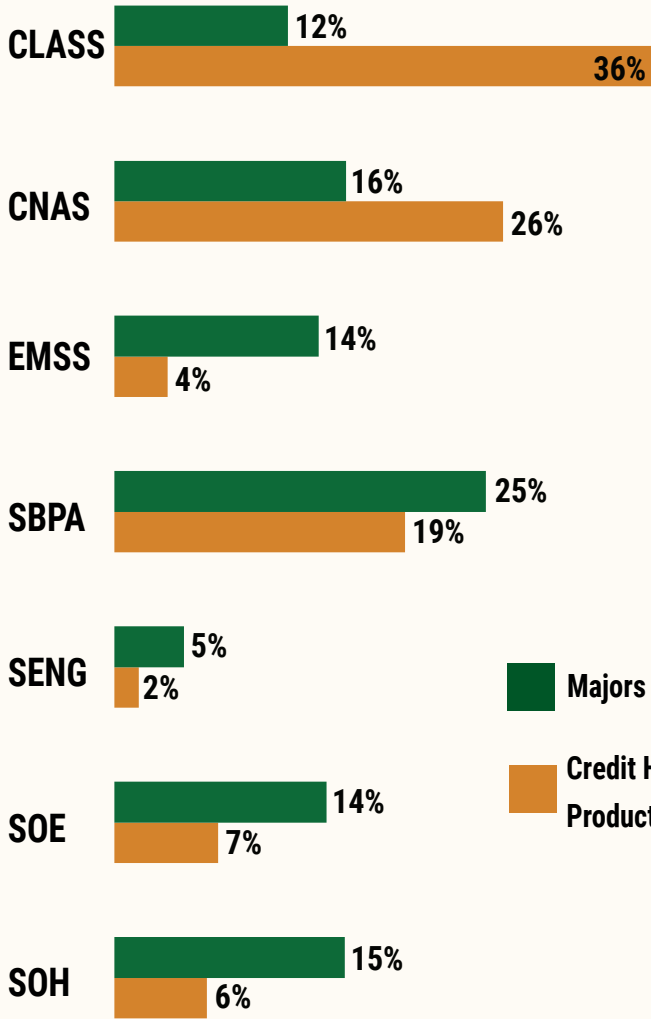

3,449
STUDENTS

Percentage of Total Students Enrolled & Total Credit Hour Production by College/School

41,395 total credit hours were produced in Fanuchānan 2020

For example, 25% of all students majored in a program offered by SBPA, while 19% of all credit hour production was generated by SBPA course enrollments

Student Ethnicity

Student Status