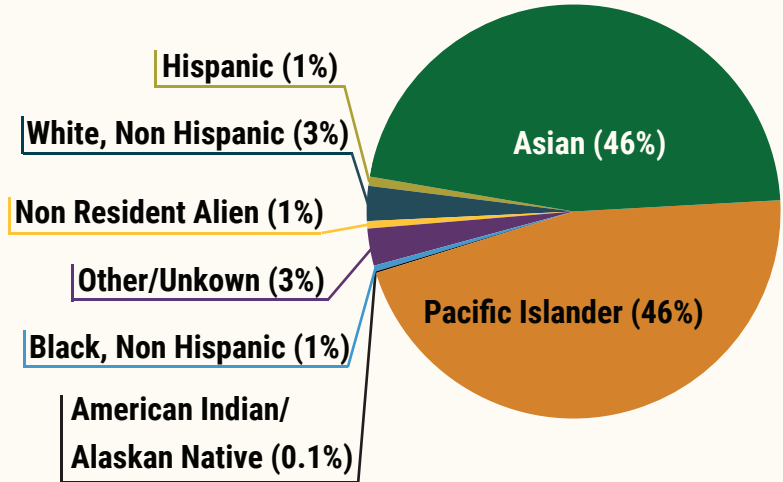

3,449
STUDENTS

Percentage of Total Students Enrolled & Total Credit Hour Production by College/School

41,395 total credit hours were produced in Fanuchānan 2020

For example, 25% of all students majored in a program offered by SBPA, while 19% of all credit hour production was generated by SBPA course enrollments

Student Ethnicity

Student Status