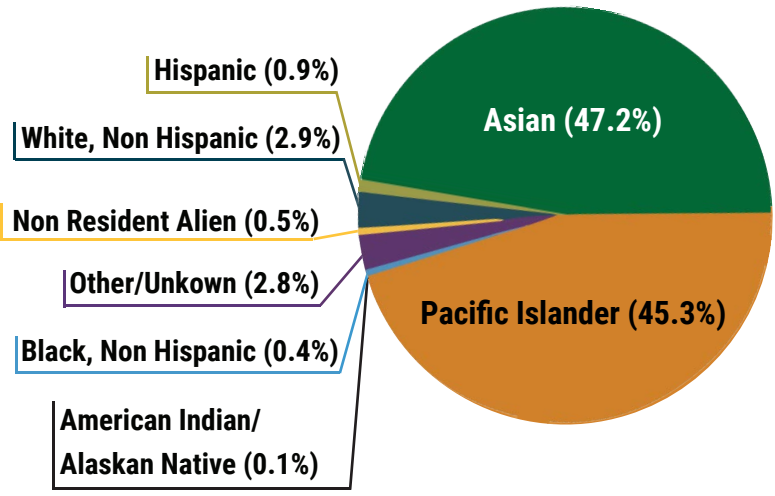

3,105
STUDENTS

Percentage of Total Students Enrolled & Total Credit Hour Production by College/School

36,349 total credit hours were produced in Fanuchānan 2021
For example, 26% of all students majored in a program offered by SBPA, while 19% of all credit hour production was generated by SBPA course enrollments

Student Ethnicity

Student Status