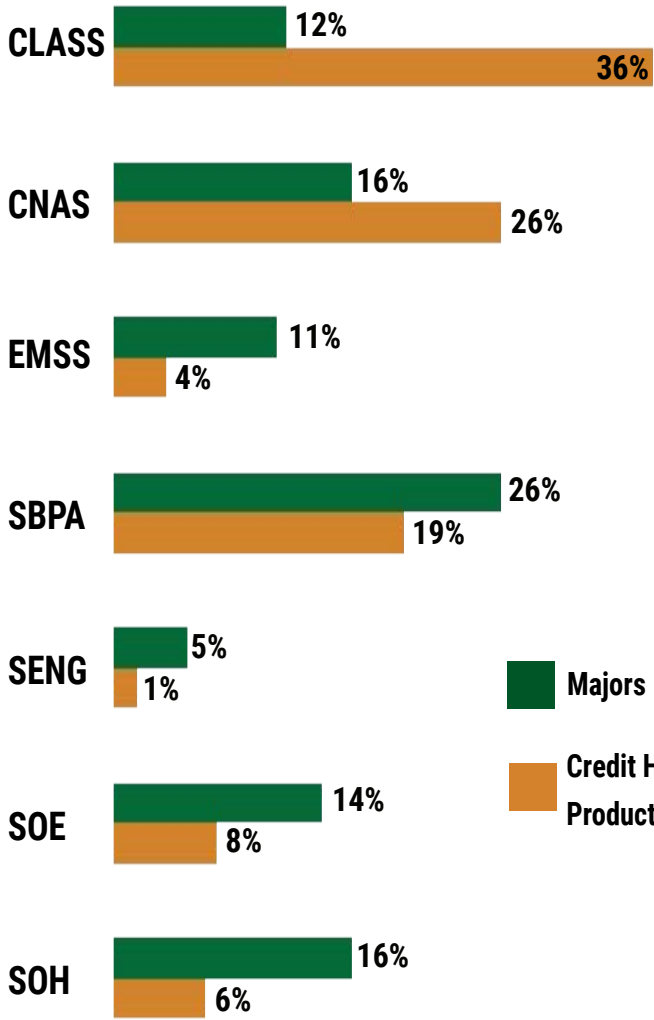

3,105
STUDENTS

Percentage of Total Students Enrolled & Total Credit Hour Production by College/School

36,349 total credit hours were produced in Fanuchānan 2021
For example, 26% of all students majored in a program offered by SBPA, while 19% of all credit hour production was generated by SBPA course enrollments

Student Ethnicity

Student Status