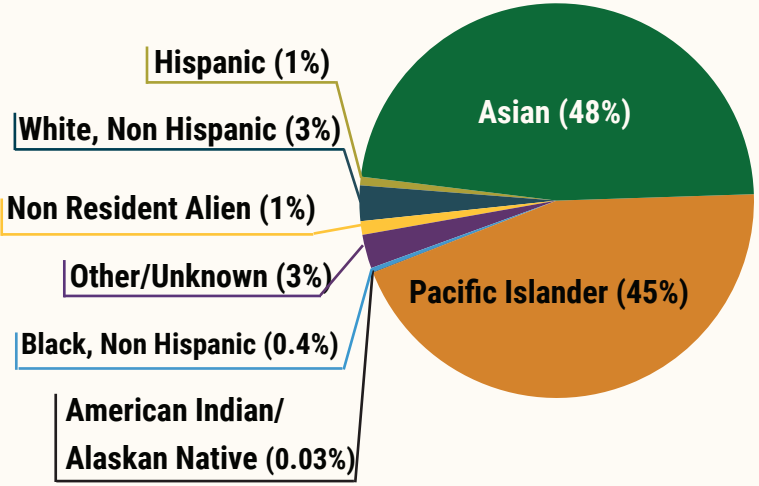

**2,962**  
STUDENTS

**Percentage of Total Students Enrolled & Total Credit Hour Production by College/School**

34,818 total credit hours were produced in Fanuchånan 2022  
For example, 26% of all students majored in a program offered by SBPA, while 19% of all credit hour production was generated by SBPA course enrollments

**Student Ethnicity**

**Student Status**