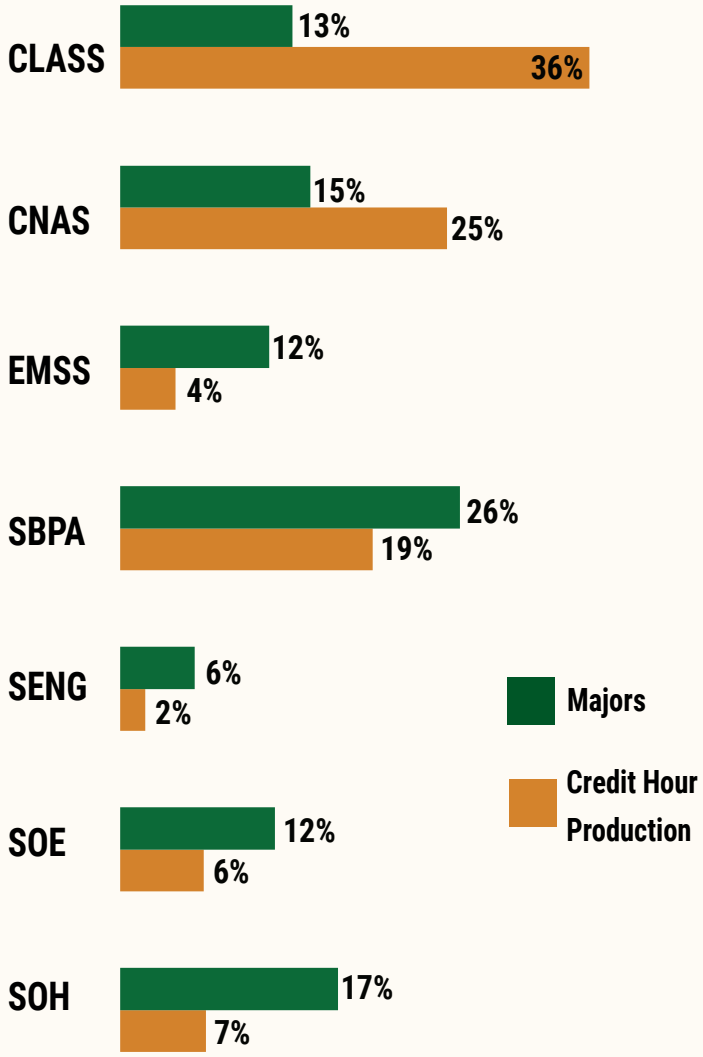

**2,962**  
STUDENTS

**Percentage of Total Students Enrolled & Total Credit Hour Production by College/School**

34,818 total credit hours were produced in Fanuchånan 2022  
For example, 26% of all students majored in a program offered by SBPA, while 19% of all credit hour production was generated by SBPA course enrollments

**Student Ethnicity**

**Student Status**