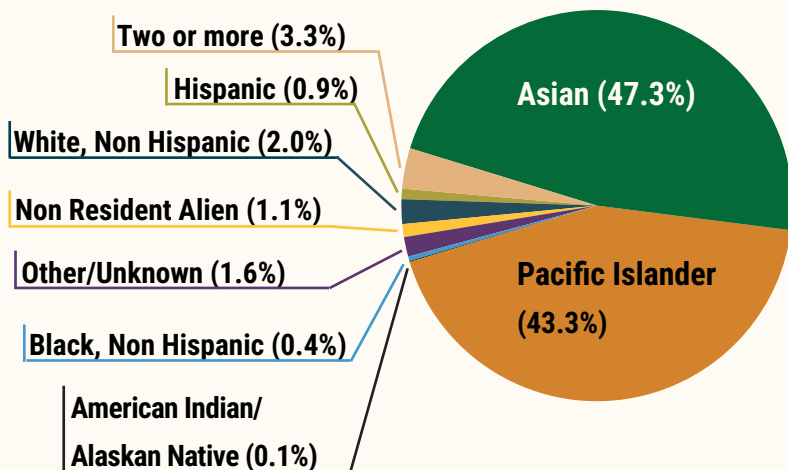

2,896
STUDENTS

Percentage of Total Students Enrolled & Total Credit Hour Production by College/School

34,916 total credit hours were produced in Fanuchånan 2024

For example, 28% of all students majored in a program offered by SBPA, while 22% of all credit hour production was generated by SBPA course enrollments

Student Ethnicity

Student Status