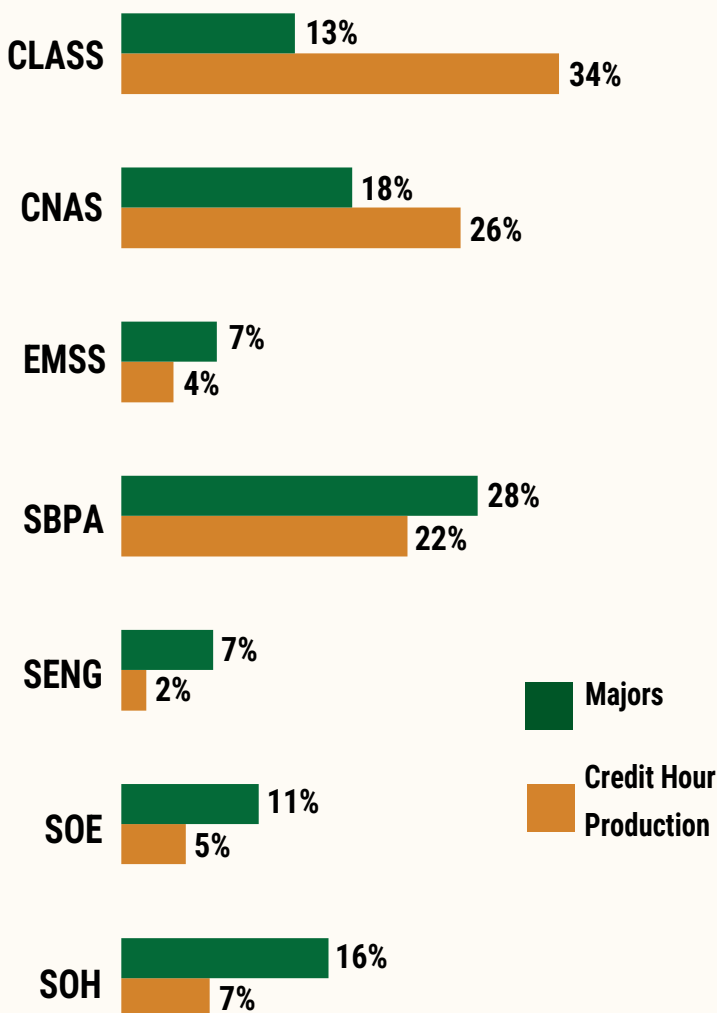

2,896
STUDENTS

Percentage of Total Students Enrolled & Total Credit Hour Production by College/School

34,916 total credit hours were produced in Fanuchånan 2024

For example, 28% of all students majored in a program offered by SBPA, while 22% of all credit hour production was generated by SBPA course enrollments

Student Ethnicity

Student Status