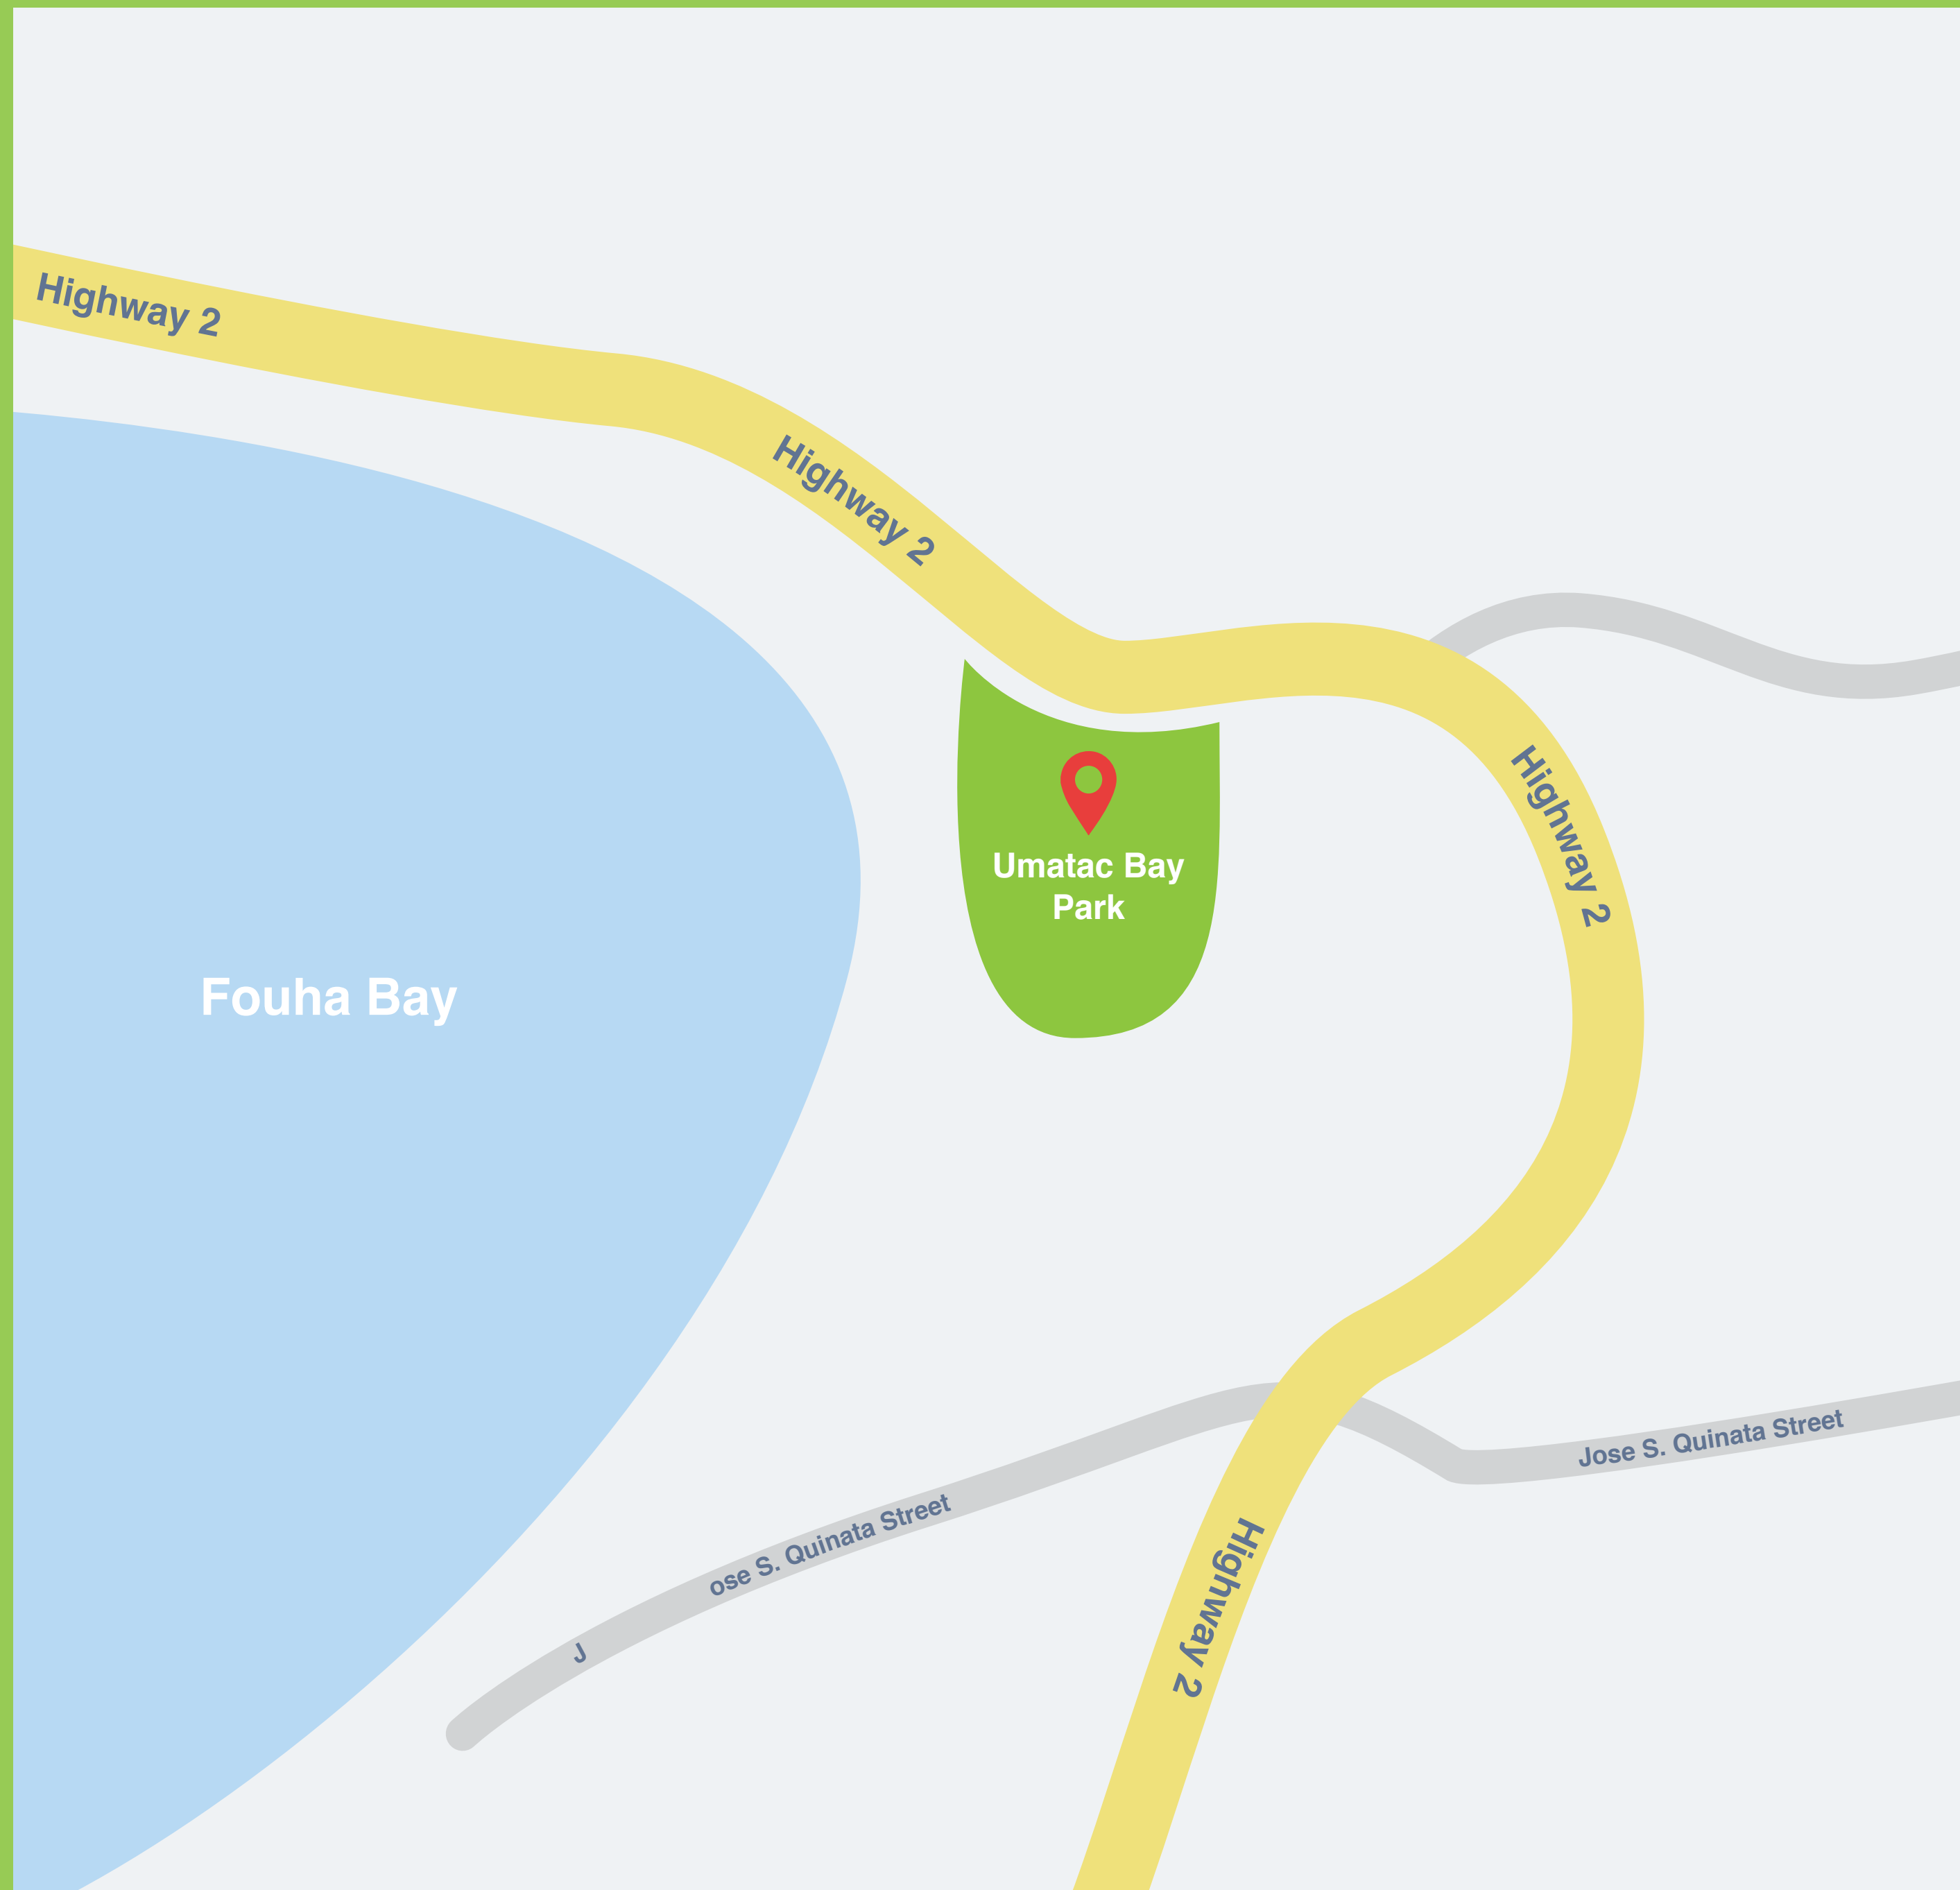

## UMATAC BAY PARK

OPEN FIELD

GATED FIELD

OUTDOOR BASKETBALL COURT

SWING

SLIDE

JUNGLE GYM

SHELTER SPACES

BATHROOM

PARKING STALLS

BENCHES

PICNIC TABLE

LIGHTS

TRASH CAN

PFT FRIENDLY

Google map: [Umatac Bay Park](#)