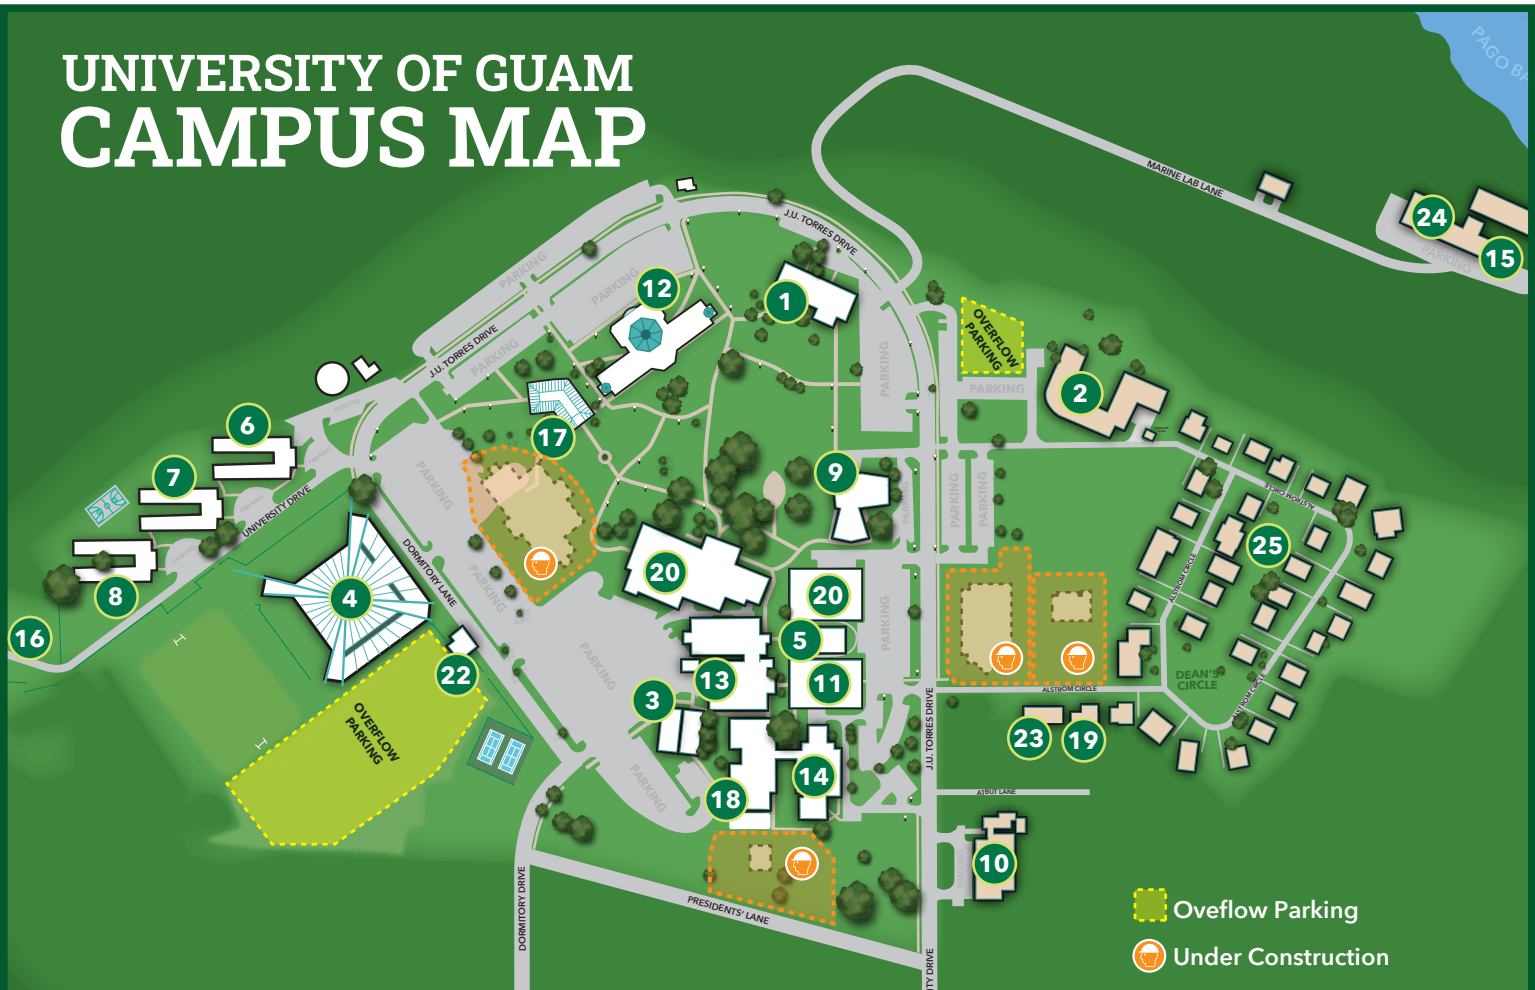

UNIVERSITY OF GUAM CAMPUS MAP

1. Administration Building

- Bursar's Office
- Business Office
- Human Resources Office
- Procurement Office

2. Agriculture & Life Science Building

- Dean's Office, College of Natural & Applied Sciences
- Extension and Outreach
- CCYFN
- 4H

3. Annex A and B

4. Calvo Field House

- Admissions & Records
- Graduate Admissions
- Financial Aid
- Triton Athletics
- Triton Fitness Center
- Triton Welcome Center
- TRIO Programs

5. CLASS Lecture Hall

6. Dorm 1 - UOG Army ROTC

7. Dorm 2 - Iya-Hami Hall

8. Dorm 3 - Guma'ta Hall

- Residence Halls Cafeteria

9. Fine Arts Theatre

10. Guam Cultural Repository

11. Humanities & Social Sciences Building

- Dean's Office, College of Liberal Arts & Social Sciences

12. Jesus & Eugenia Leon Guerrero Business & Public Administration Building

- Dean's Office, School of Business & Public Administration
- Office of the President
- Office of the Senior Vice President and Provost
- Office of the Vice President Administration & Finance
- Pacific Small Business Development Center Network
- Café Sirena