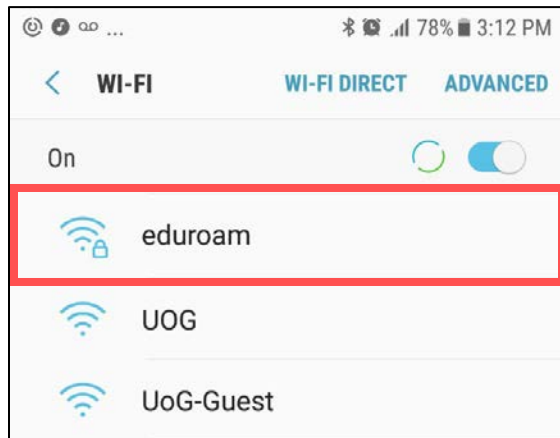

eduroam Wi-fi Setup Instructions: Android Mobile Device

1. Go to your phone **Settings** and select **Connections**

2. On your Settings, select **Wi-Fi**

3. Select **eduroam**

4. Enter your Username and Password. Then select Join
Username: **UOG Email Address**
Password: **Triton Portal Password**