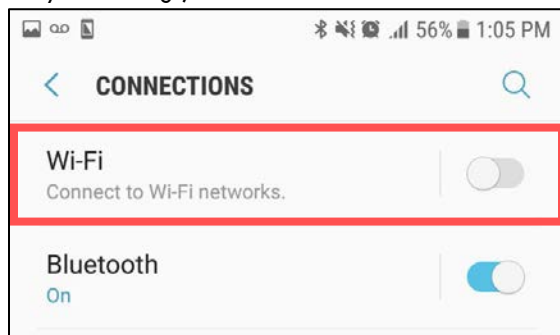

eduroam Wi-fi Setup Instructions: Android Mobile Device

1. Go to your phone **Settings** and select **Connections**

2. On your Settings, select **Wi-Fi**

3. Select **eduroam**

4. Enter your Username and Password. Then select Join
Username: **UOG Email Address**
Password: **Triton Portal Password**