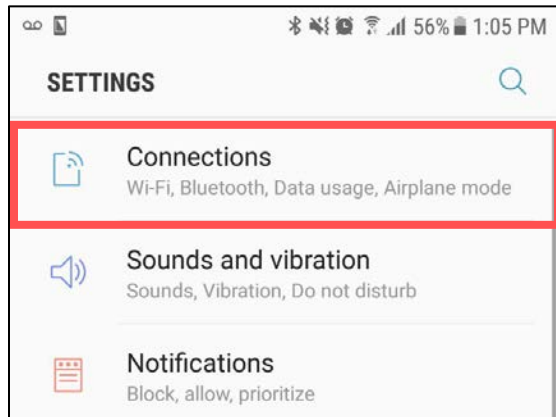

eduroam Wi-fi Setup Instructions: Android Mobile Device

1. Go to your phone **Settings** and select **Connections**

2. On your Settings, select **Wi-Fi**

3. Select **eduroam**

4. Enter your Username and Password. Then select Join
Username: **UOG Email Address**
Password: **Triton Portal Password**