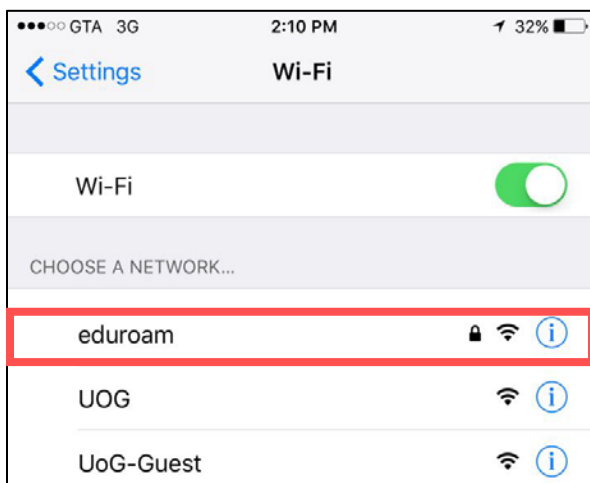

eduroam Wi-fi Setup Instructions: Apple Mobile Device

1. Go to your phone **Settings**

2. On your Settings, select **Wi-Fi**

3. Select **eduroam**

4. Enter your **Username** and **Password**. Then select **Join**
Username: **UOG Email Address**
Password: **Triton Portal Password**