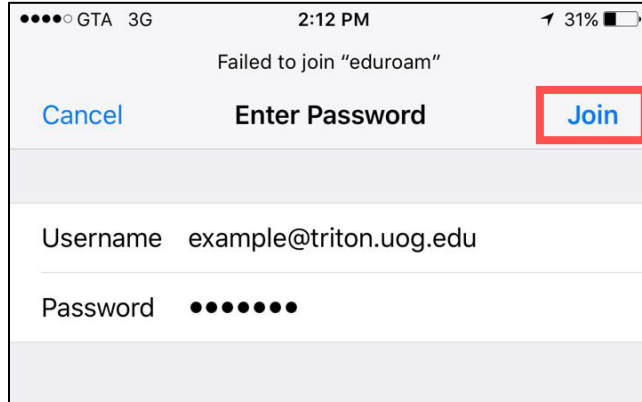

eduroam Wi-fi Setup Instructions: Apple Mobile Device

1. Go to your phone **Settings**

2. On your Settings, select **Wi-Fi**

3. Select **eduroam**

4. Enter your **Username** and **Password**. Then select **Join**
Username: **UOG Email Address**
Password: **Triton Portal Password**

STUDENTS

STAFF / FACULTY

5. Select **Trust**

6. You are now connected to eduroam!