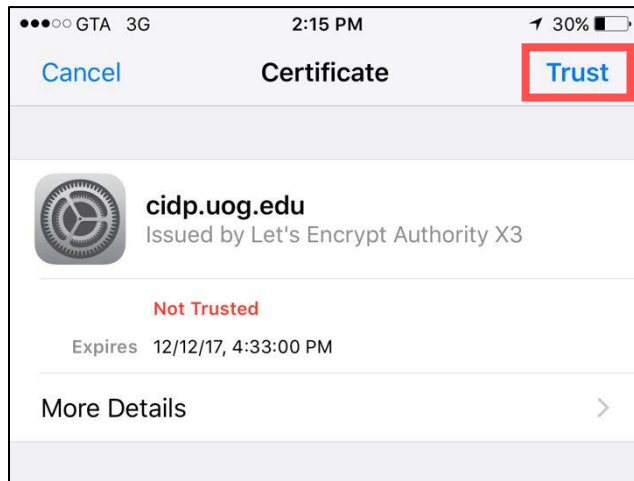

eduroam Wi-fi Setup Instructions: Apple Mobile Device

1. Go to your phone **Settings**

2. On your Settings, select **Wi-Fi**

3. Select **eduroam**

4. Enter your **Username** and **Password**. Then select **Join**
Username: **UOG Email Address**
Password: **Triton Portal Password**

STUDENTS

STAFF / FACULTY

5. Select **Trust**

6. You are now connected to eduroam!