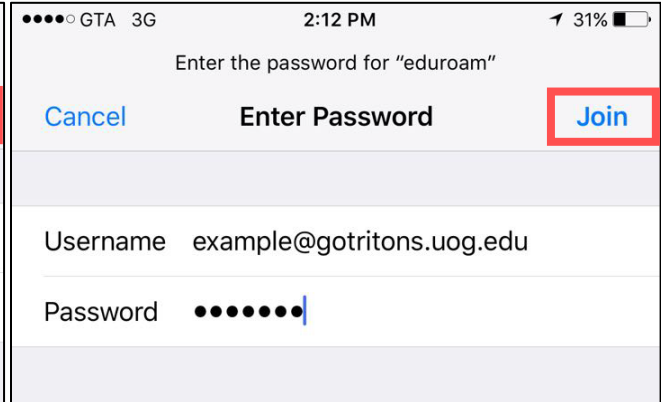

eduroam Wi-fi Setup Instructions: Apple Mobile Device

1. Go to your phone **Settings**

2. On your Settings, select **Wi-Fi**

3. Select **eduroam**

4. Enter your **Username** and **Password**. Then select **Join**
Username: **UOG Email Address**
Password: **Triton Portal Password**

STUDENTS

STAFF / FACULTY

5. Select **Trust**

6. You are now connected to eduroam!