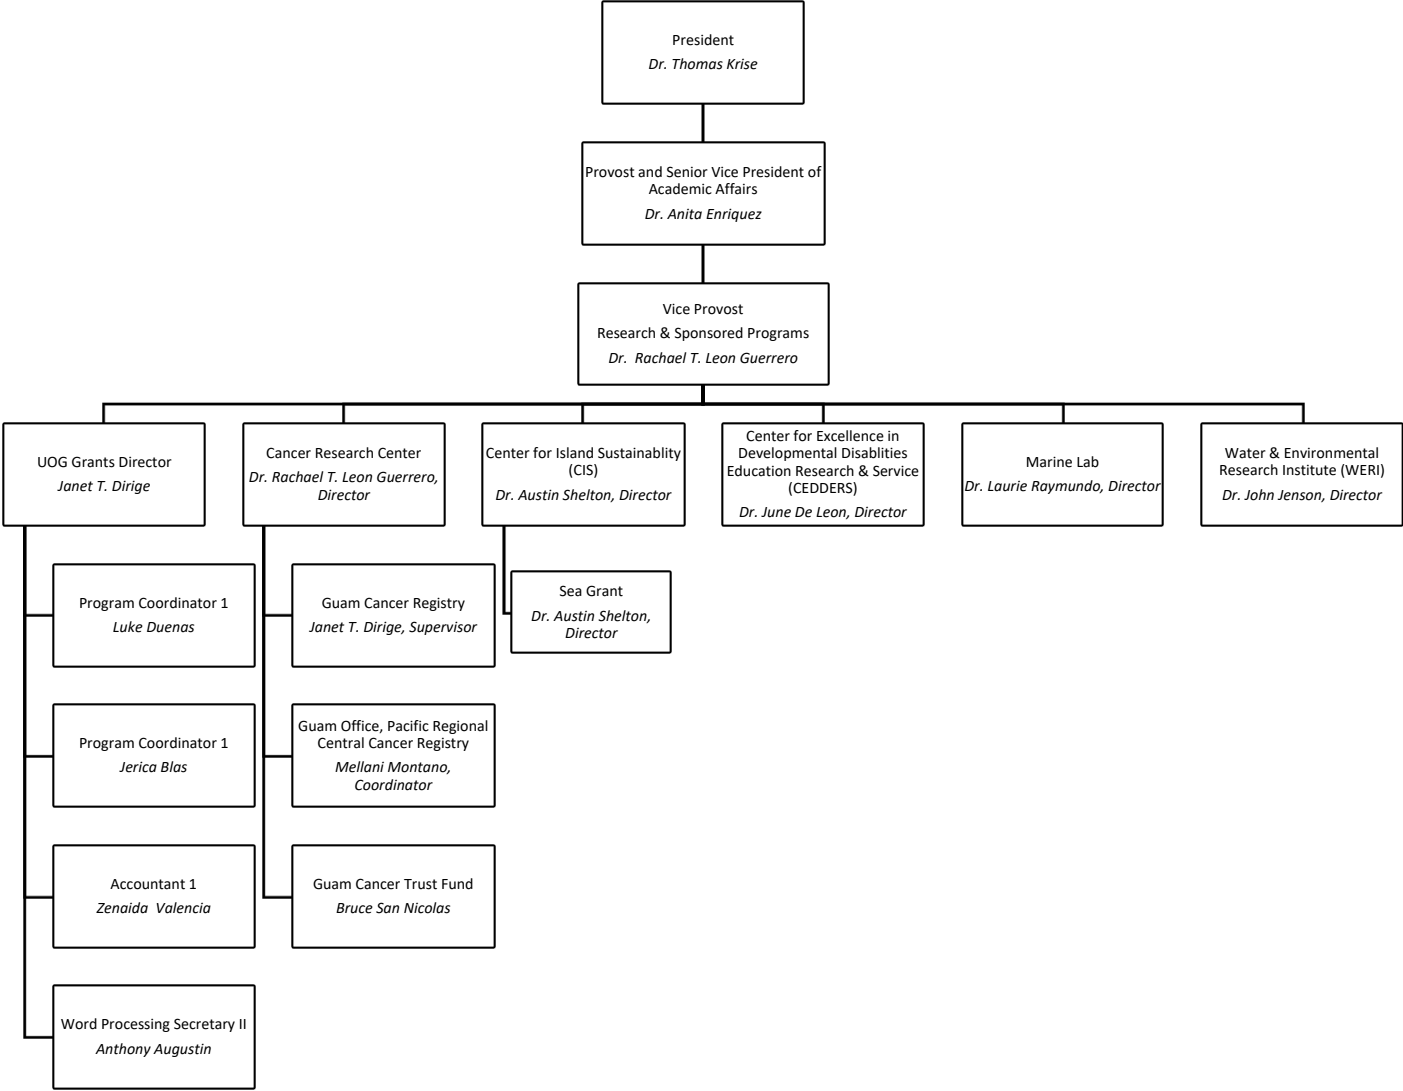

# University of Guam — Office of Research & Sponsored Programs Organizational Chart

// Approved // Disapproved

\_\_\_\_\_  
Dr. Thomas W. Krise, UOG President