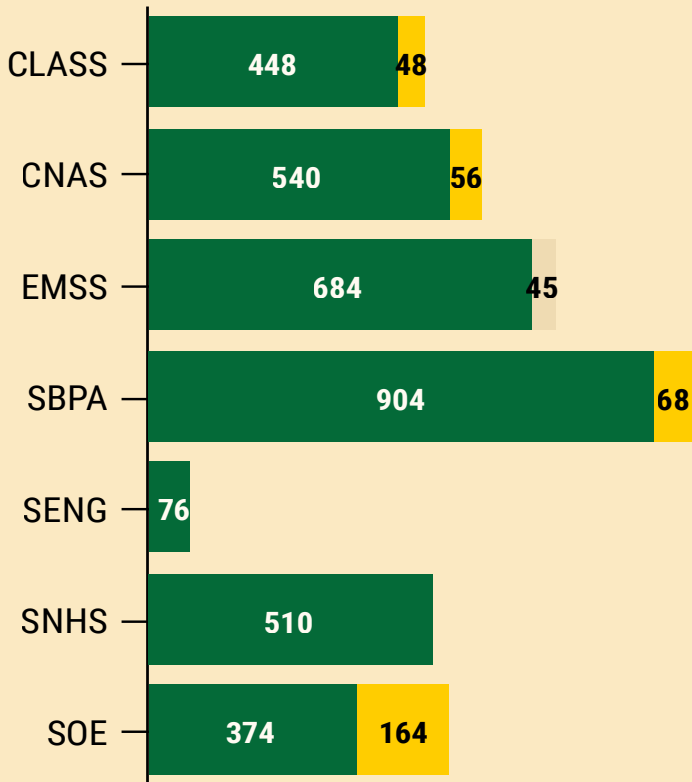

2017 Fanuchånan ENROLLMENT

MAJOR BY COLLEGE

- Non Degree Seeking
- In a Graduate Program
- In an Undergraduate Program

3,917
STUDENTS

2274 (58%) Female

1643 (42%) Male

Full time (74%) 2908

Part time (26%) 1009

STATUS

730 NEW STUDENTS (450 NEW FRESHMEN)

2890 CONTINUING STUDENTS

297 FORMER/RETURNING STUDENTS

ETHNICITY